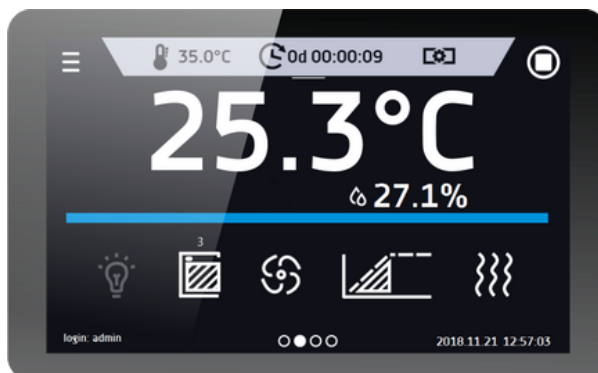

Data sheet

Climatic Chamber with Phytotron System KK 400 FIT P Smart PRO

The photo above is for reference only, may show additional options not included in standard equipment. The real appearance, particularly color and structure of the material may differ from the ones presented in the photo.

Advantages of the SMART PRO controller:

- large (7"), clear, full colour touch screen
- LAN, USB ports and WiFi for communication and data transfer
- multi-segment time and temperature programs
- overview of data in tabular and graphic form
- visual and sound alarm
- Admin function for management
- password protected log-in
- internal memory for programs and data storage
- event registry with user notifications
- LabDesk software and user manual for direct download

Smart PRO - preview screen

TECHNICAL DATA

air convection	forced
chamber capacity [l]	416
working capacity [l]	390
controller	microprocessor PID
display	7" full colour touch screen

TEMPERATURE AND HUMIDITY