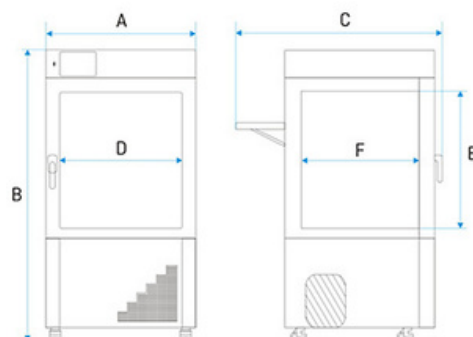

CHAMBER

door	double (external solid, internal glass) / external glass (option)
interior	
Smart PRO	acid-proof stainless steel to DIN 1.4301
IG Smart PRO	acid-proof stainless steel to DIN 1.4301
housing	
Smart PRO	powder coated sheet
IG Smart PRO	stainless steel linen finish

overall dims [mm] /1/

A width	1020
B height	1850
depth C	1000

internal dims [mm]

width D	800
height E	1040
depth F	500

shelves (standard max)	3 14
max shelf workload [kg] /2/	10
- reinforced shelf version (PW) [kg] /3/	100
max unit workload [kg]	120
weight [kg]	185