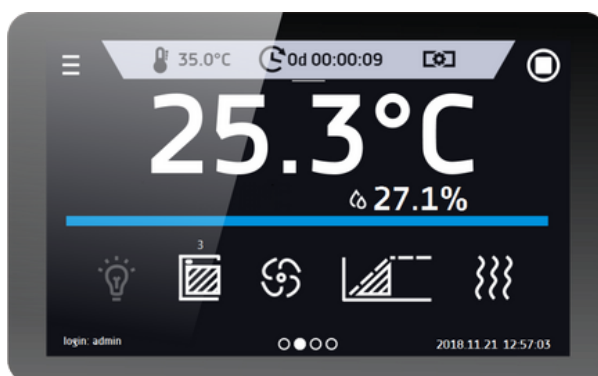

Data sheet

Climatic Chamber with Phytotron System KK 700 FIT P Smart PRO

The photo above is for reference only, may show additional options not included in standard equipment. The real appearance, particularly color and structure of the material may differ from the ones presented in the photo.

Advantages of the SMART PRO controller:

- large (7"), clear, full colour touch screen
- LAN, USB ports and WiFi for communication and data transfer
- multi-segment time and temperature programs
- overview of data in tabular and graphic form
- visual and sound alarm
- Admin function for management
- password protected log-in
- internal memory for programs and data storage
- event registry with user notifications
- LabDesk software and user manual for direct download

Smart PRO - preview screen

TECHNICAL DATA

air convection	forced
chamber capacity [l]	600
working capacity [l]	423
controller	microprocessor PID
display	7" full colour touch screen

TEMPERATURE AND HUMIDITY