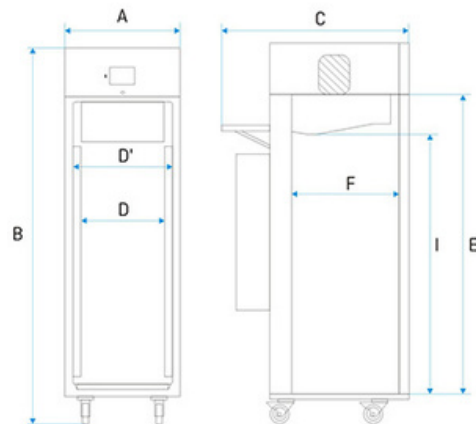

CHAMBER

door	double (external solid, internal glass) / external glass (option)
interior	
Smart PRO	acid-proof stainless steel to DIN 1.4301
IG Smart PRO	acid-proof stainless steel to DIN 1.4301
housing	
Smart PRO	powder coated sheet
IG Smart PRO	stainless steel linen finish

overall dims [mm] /1/

A width	730
B height	1990
depth C	1070

internal dims [mm]

width D	540
width D'	600
height E	1510
depth F	660
height I	1360

shelves (standard max)	3 11
max shelf workload [kg] /2/	30
- reinforced shelf version (PW) [kg] /3/	100
max unit workload [kg]	150
weight [kg]	170